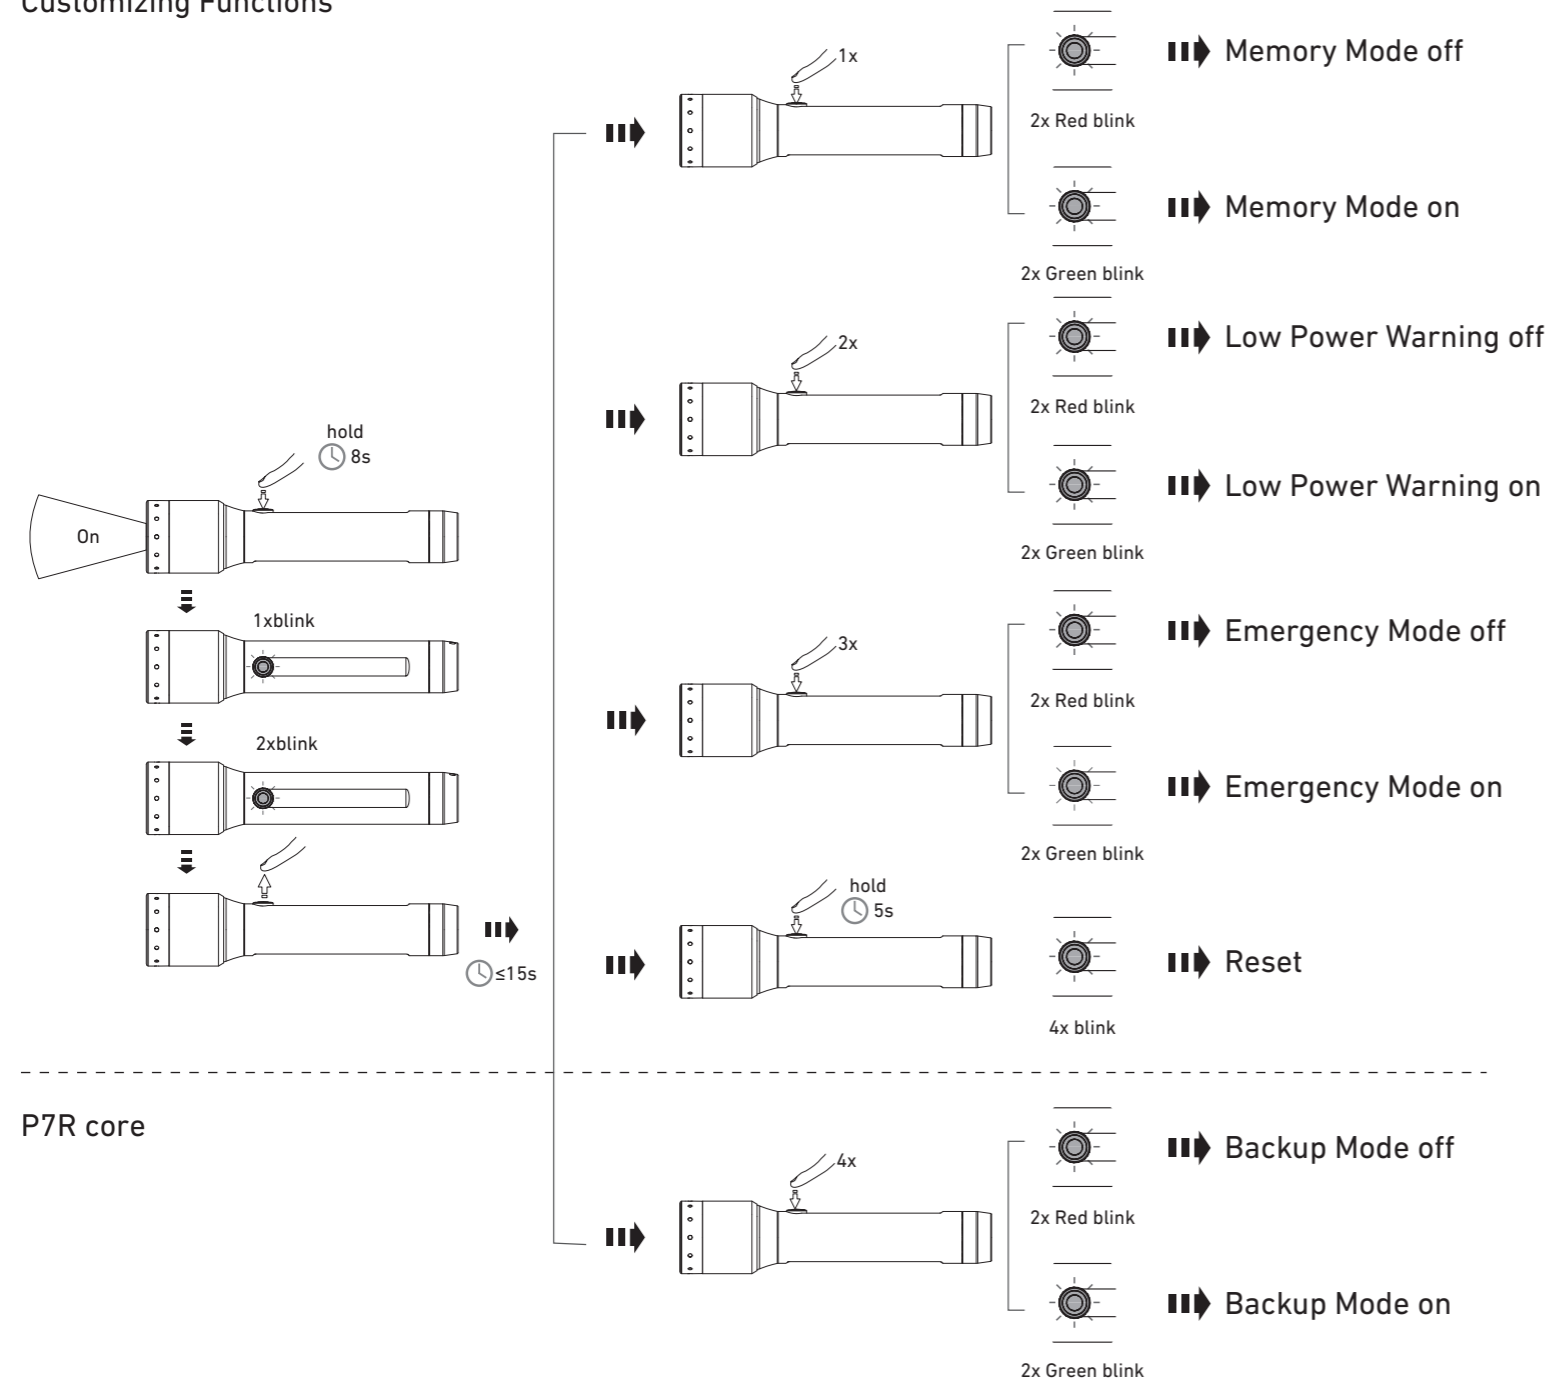

Customizing Functions