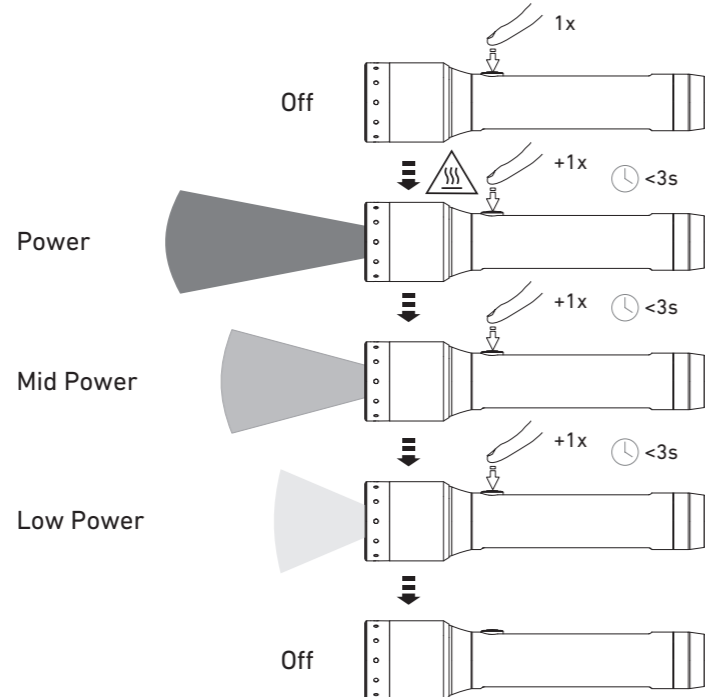

P6R Core

P7R Core

Default Operation

High Temperature

Magnetic Charging System

Transportation Lock

Backup Mode

Boost