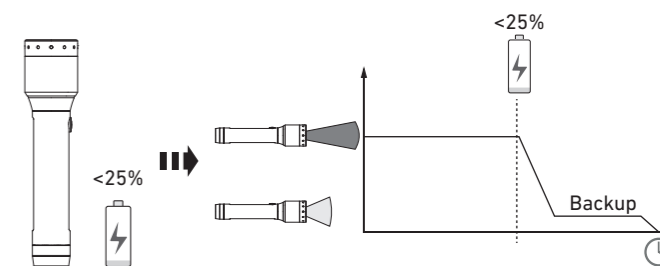

P6R Core

P7R Core

Default Operation

High Temperature

Magnetic Charging System

Transportation Lock

Backup Mode

Boost